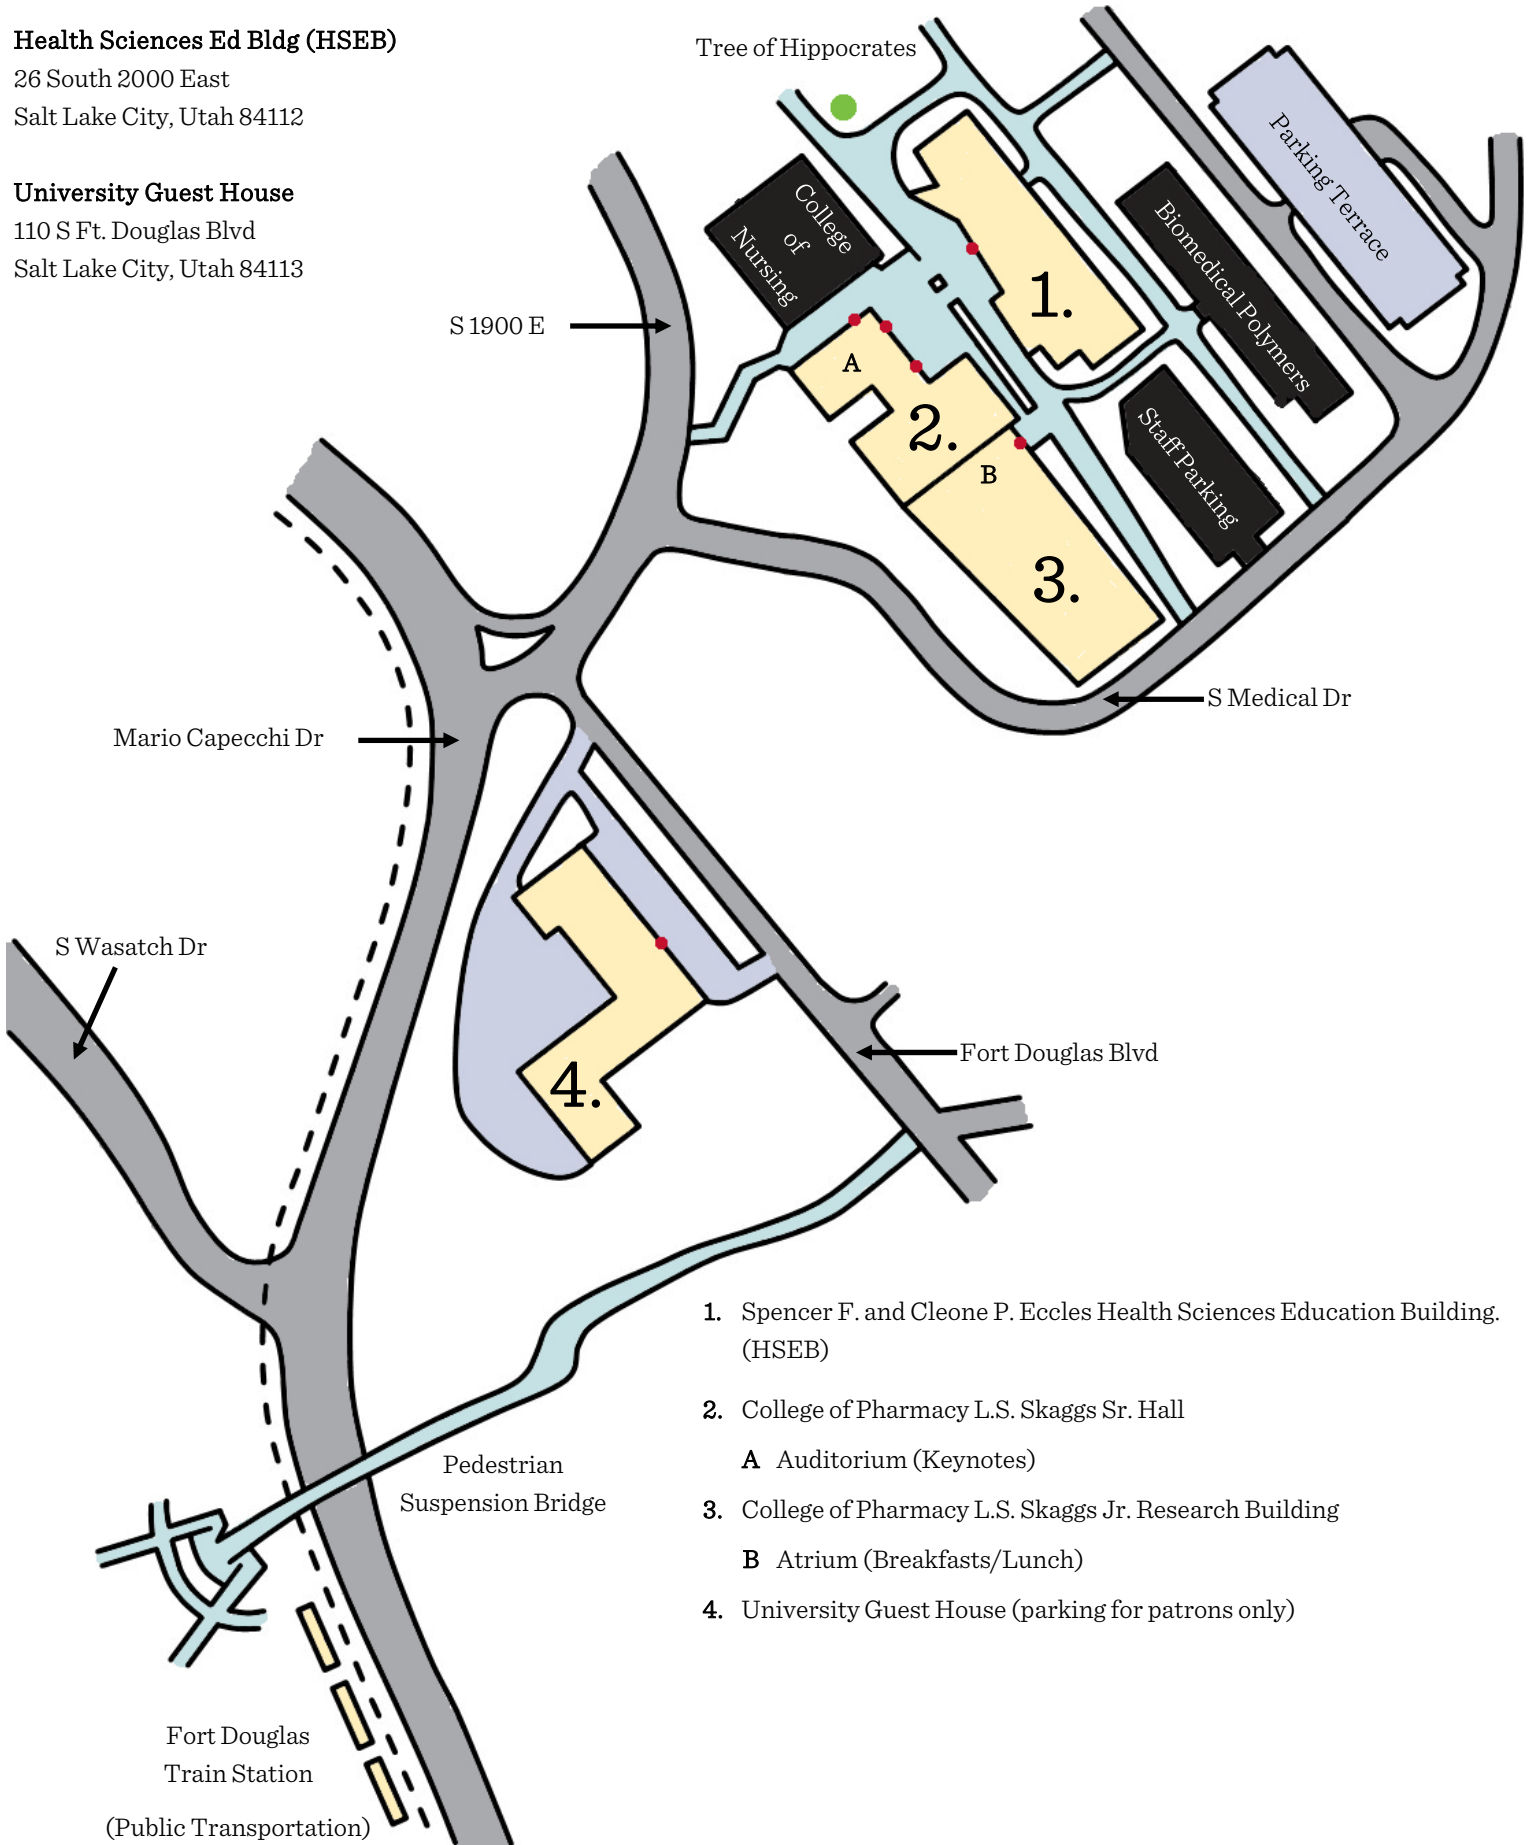

Health Sciences Ed Bldg (HSEB)

26 South 2000 East
Salt Lake City, Utah 84112

University Guest House

110 S Ft. Douglas Blvd
Salt Lake City, Utah 84113

1. Spencer F. and Cleone P. Eccles Health Sciences Education Building. (HSEB)
2. College of Pharmacy L.S. Skaggs Sr. Hall
A Auditorium (Keynotes)
3. College of Pharmacy L.S. Skaggs Jr. Research Building
B Atrium (Breakfasts/Lunch)
4. University Guest House (parking for patrons only)